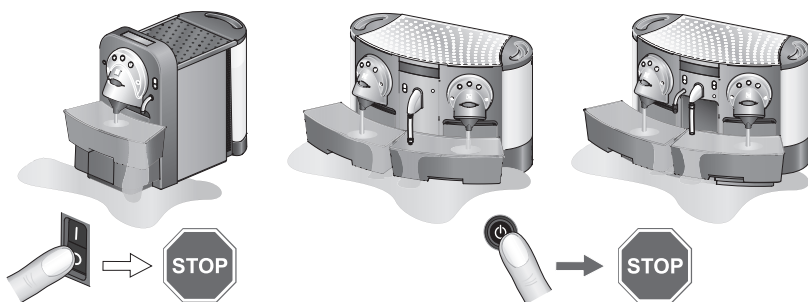

EN Descaling manual
FR Instructions de détartrage
DE Entkalkungsanleitung
IT Manuale decalcificazione
ES Manual de descalcificación

PT Manual de Descalcificação
PTbr Manual de Descalcificação
NL Ontkalkingshandleiding
DA Afkalkningsvejledning